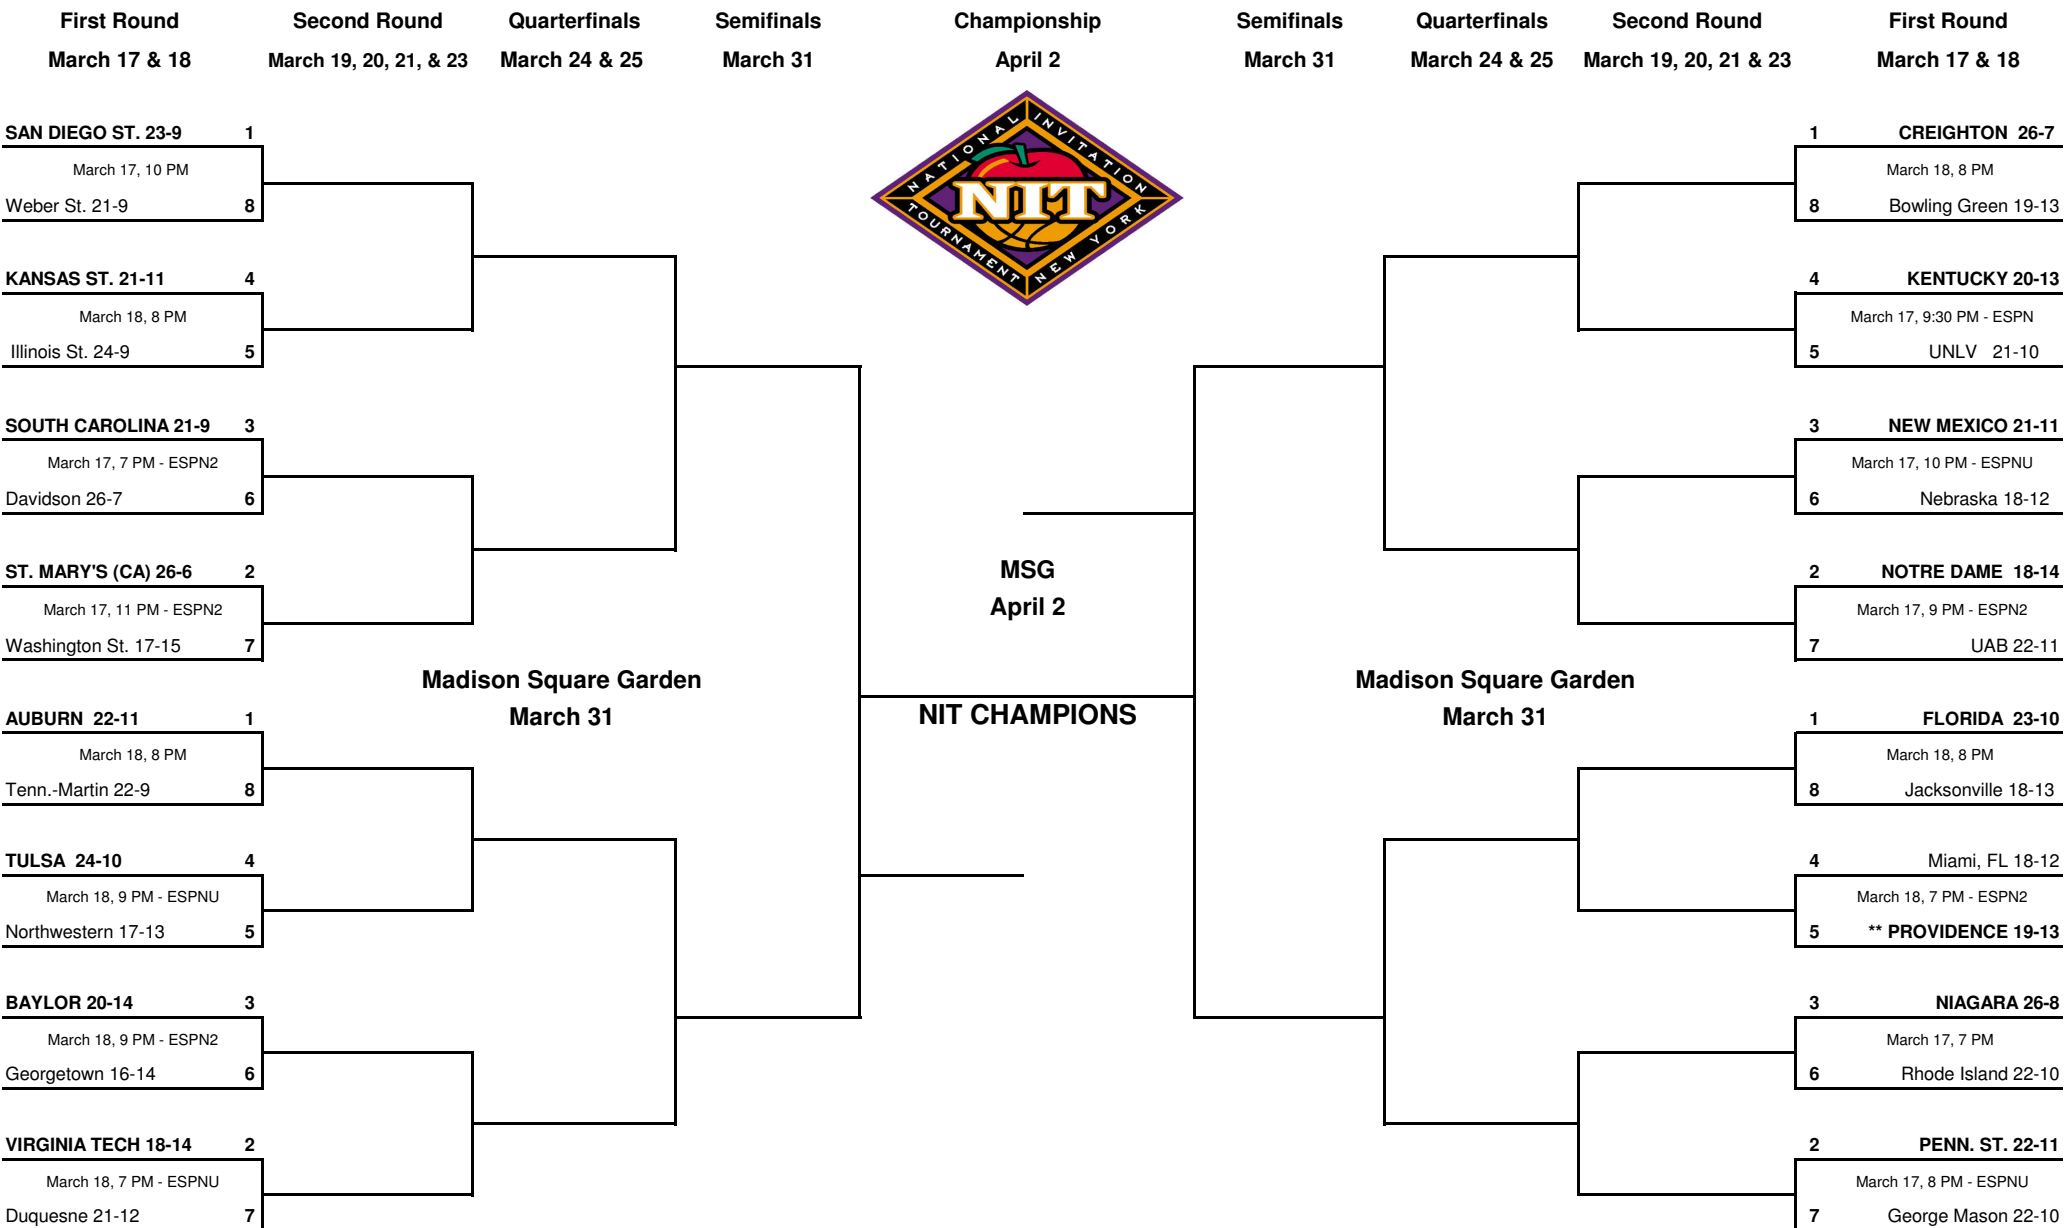

# 2009 NATIONAL INVITATION TOURNAMENT

© Copyright 2009 NIT, L.L.C.

All Games Eastern Time // HOME TEAM IN BOLD AND CAPS \*\*Providence will host Miami in first round